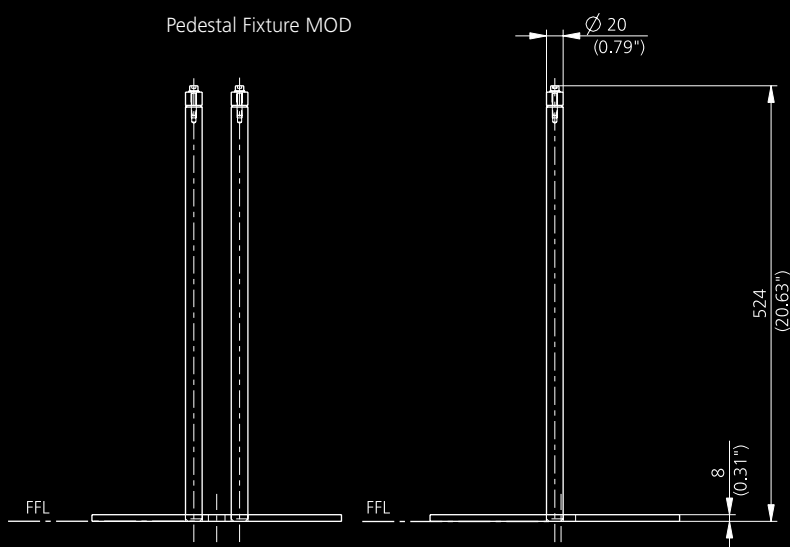

Pedestal Fixture Mobile

For further information including location of the Schindler office nearest you, please visit:
www.schindler.com

Schindler Elevator Ltd.
Zugerstrasse 13
CH-6030 Ebikon
Switzerland
Phone +41 (0)41 445 31 31
Fax +41 (0)41 445 52 97

porttechnology@schindler.com
www.theporttechnology.com