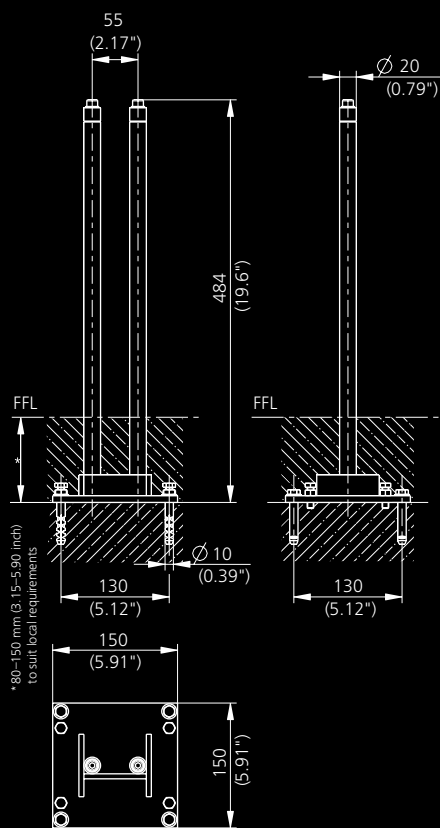

Factsheet PORT 1 pedestal

Technical Details

Physical Dimensions (W×H×D) 131×1266×112 mm (5.15×49.84×4.41 inch)

PORT 1 pedestal

NI

MOD

Mobile

Pedestal Fixture NI