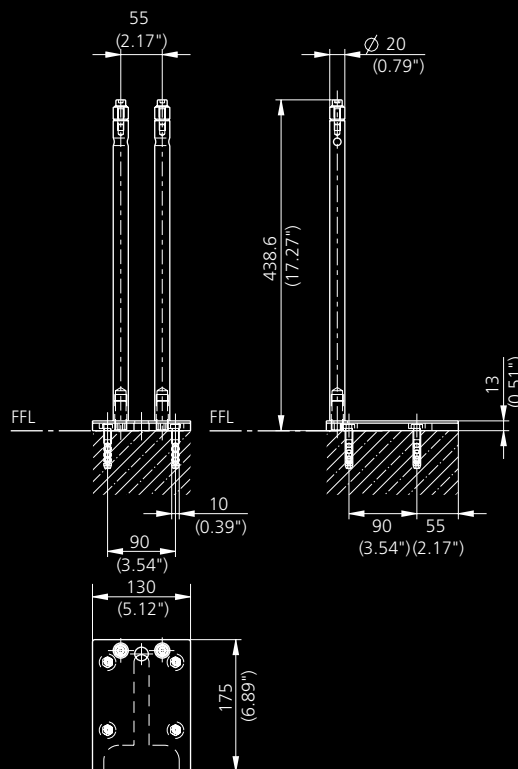

Factsheet PORT 1 pedestal

Technical Details

Physical Dimensions (W×H×D) 131×1266×112 mm (5.15×49.84×4.41 inch)

PORT 1 pedestal

NI

MOD

Mobile

Pedestal Fixture NI