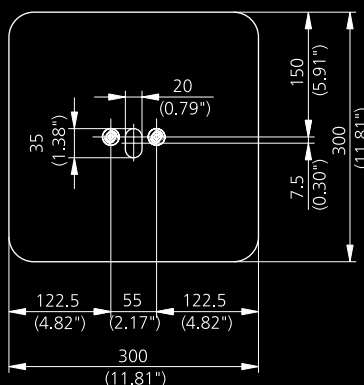

Pedestal Fixture Mobile

For further information including location of the Schindler office nearest you, please visit:
www.schindler.com

Schindler Elevator Ltd.
Zugerstrasse 13
CH-6030 Ebikon
Switzerland
Phone +41 (0)41 445 31 31
Fax +41 (0)41 445 52 97

porttechnology@schindler.com
www.theporttechnology.com